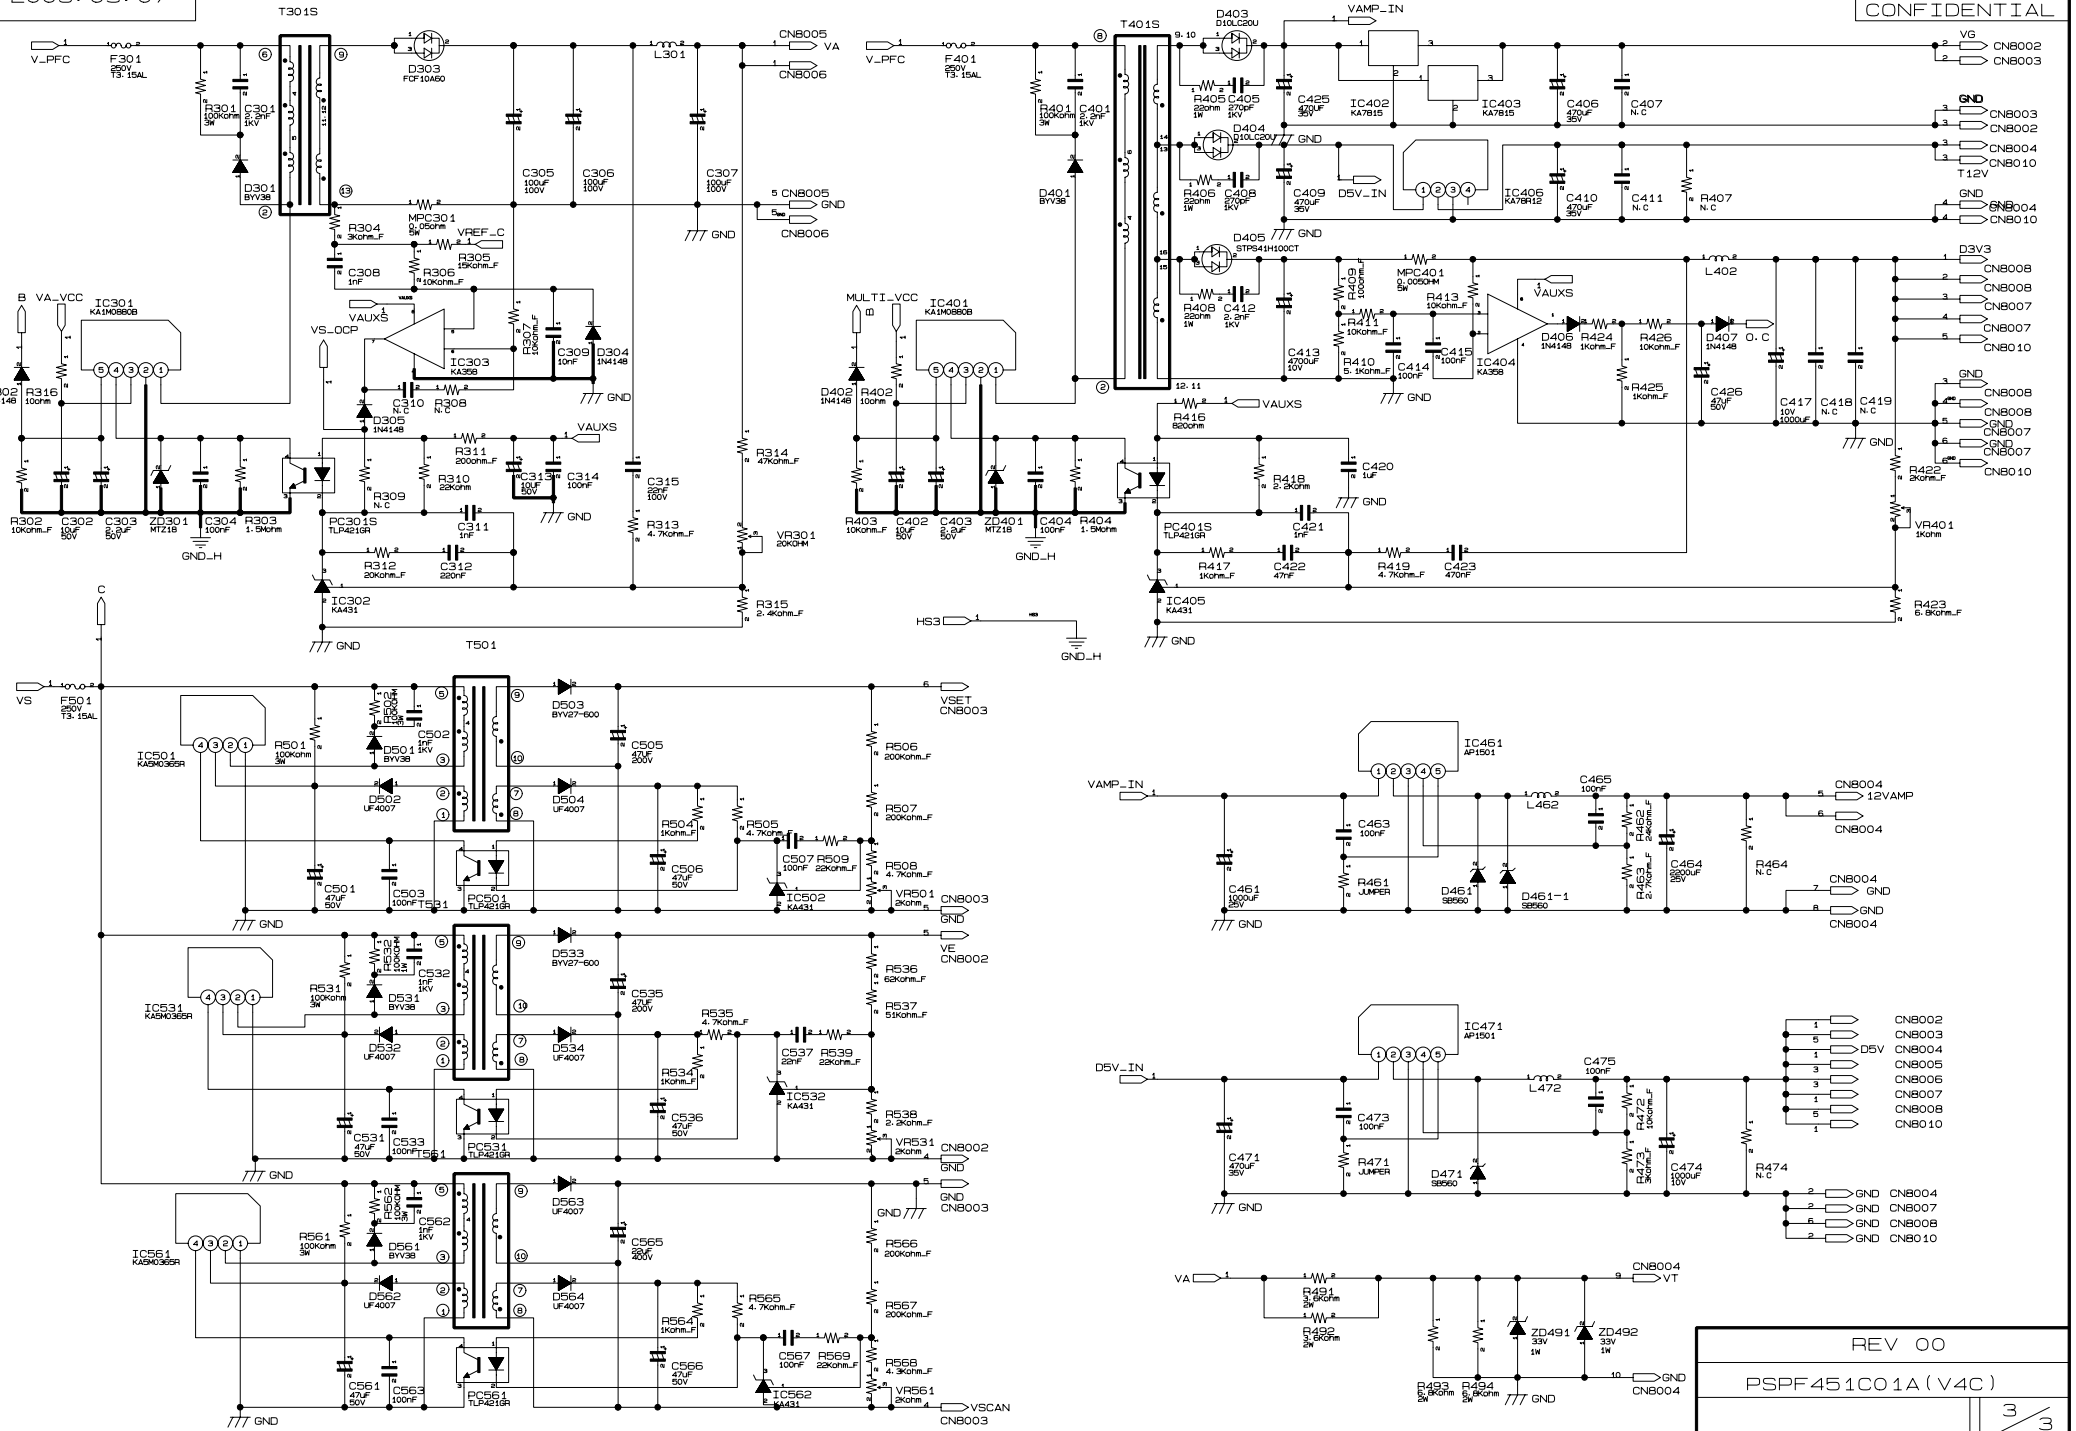

T101S

2004.03.07

SAMSUNG
CONFIDENTIAL

SUB BOARD

REV 00

PSPF451CO1A (V4C)

2/3

2005.03.07

SAMSUNG
CONFIDENTIAL

REV 00

PSPF451C01A (V4C)

3/3