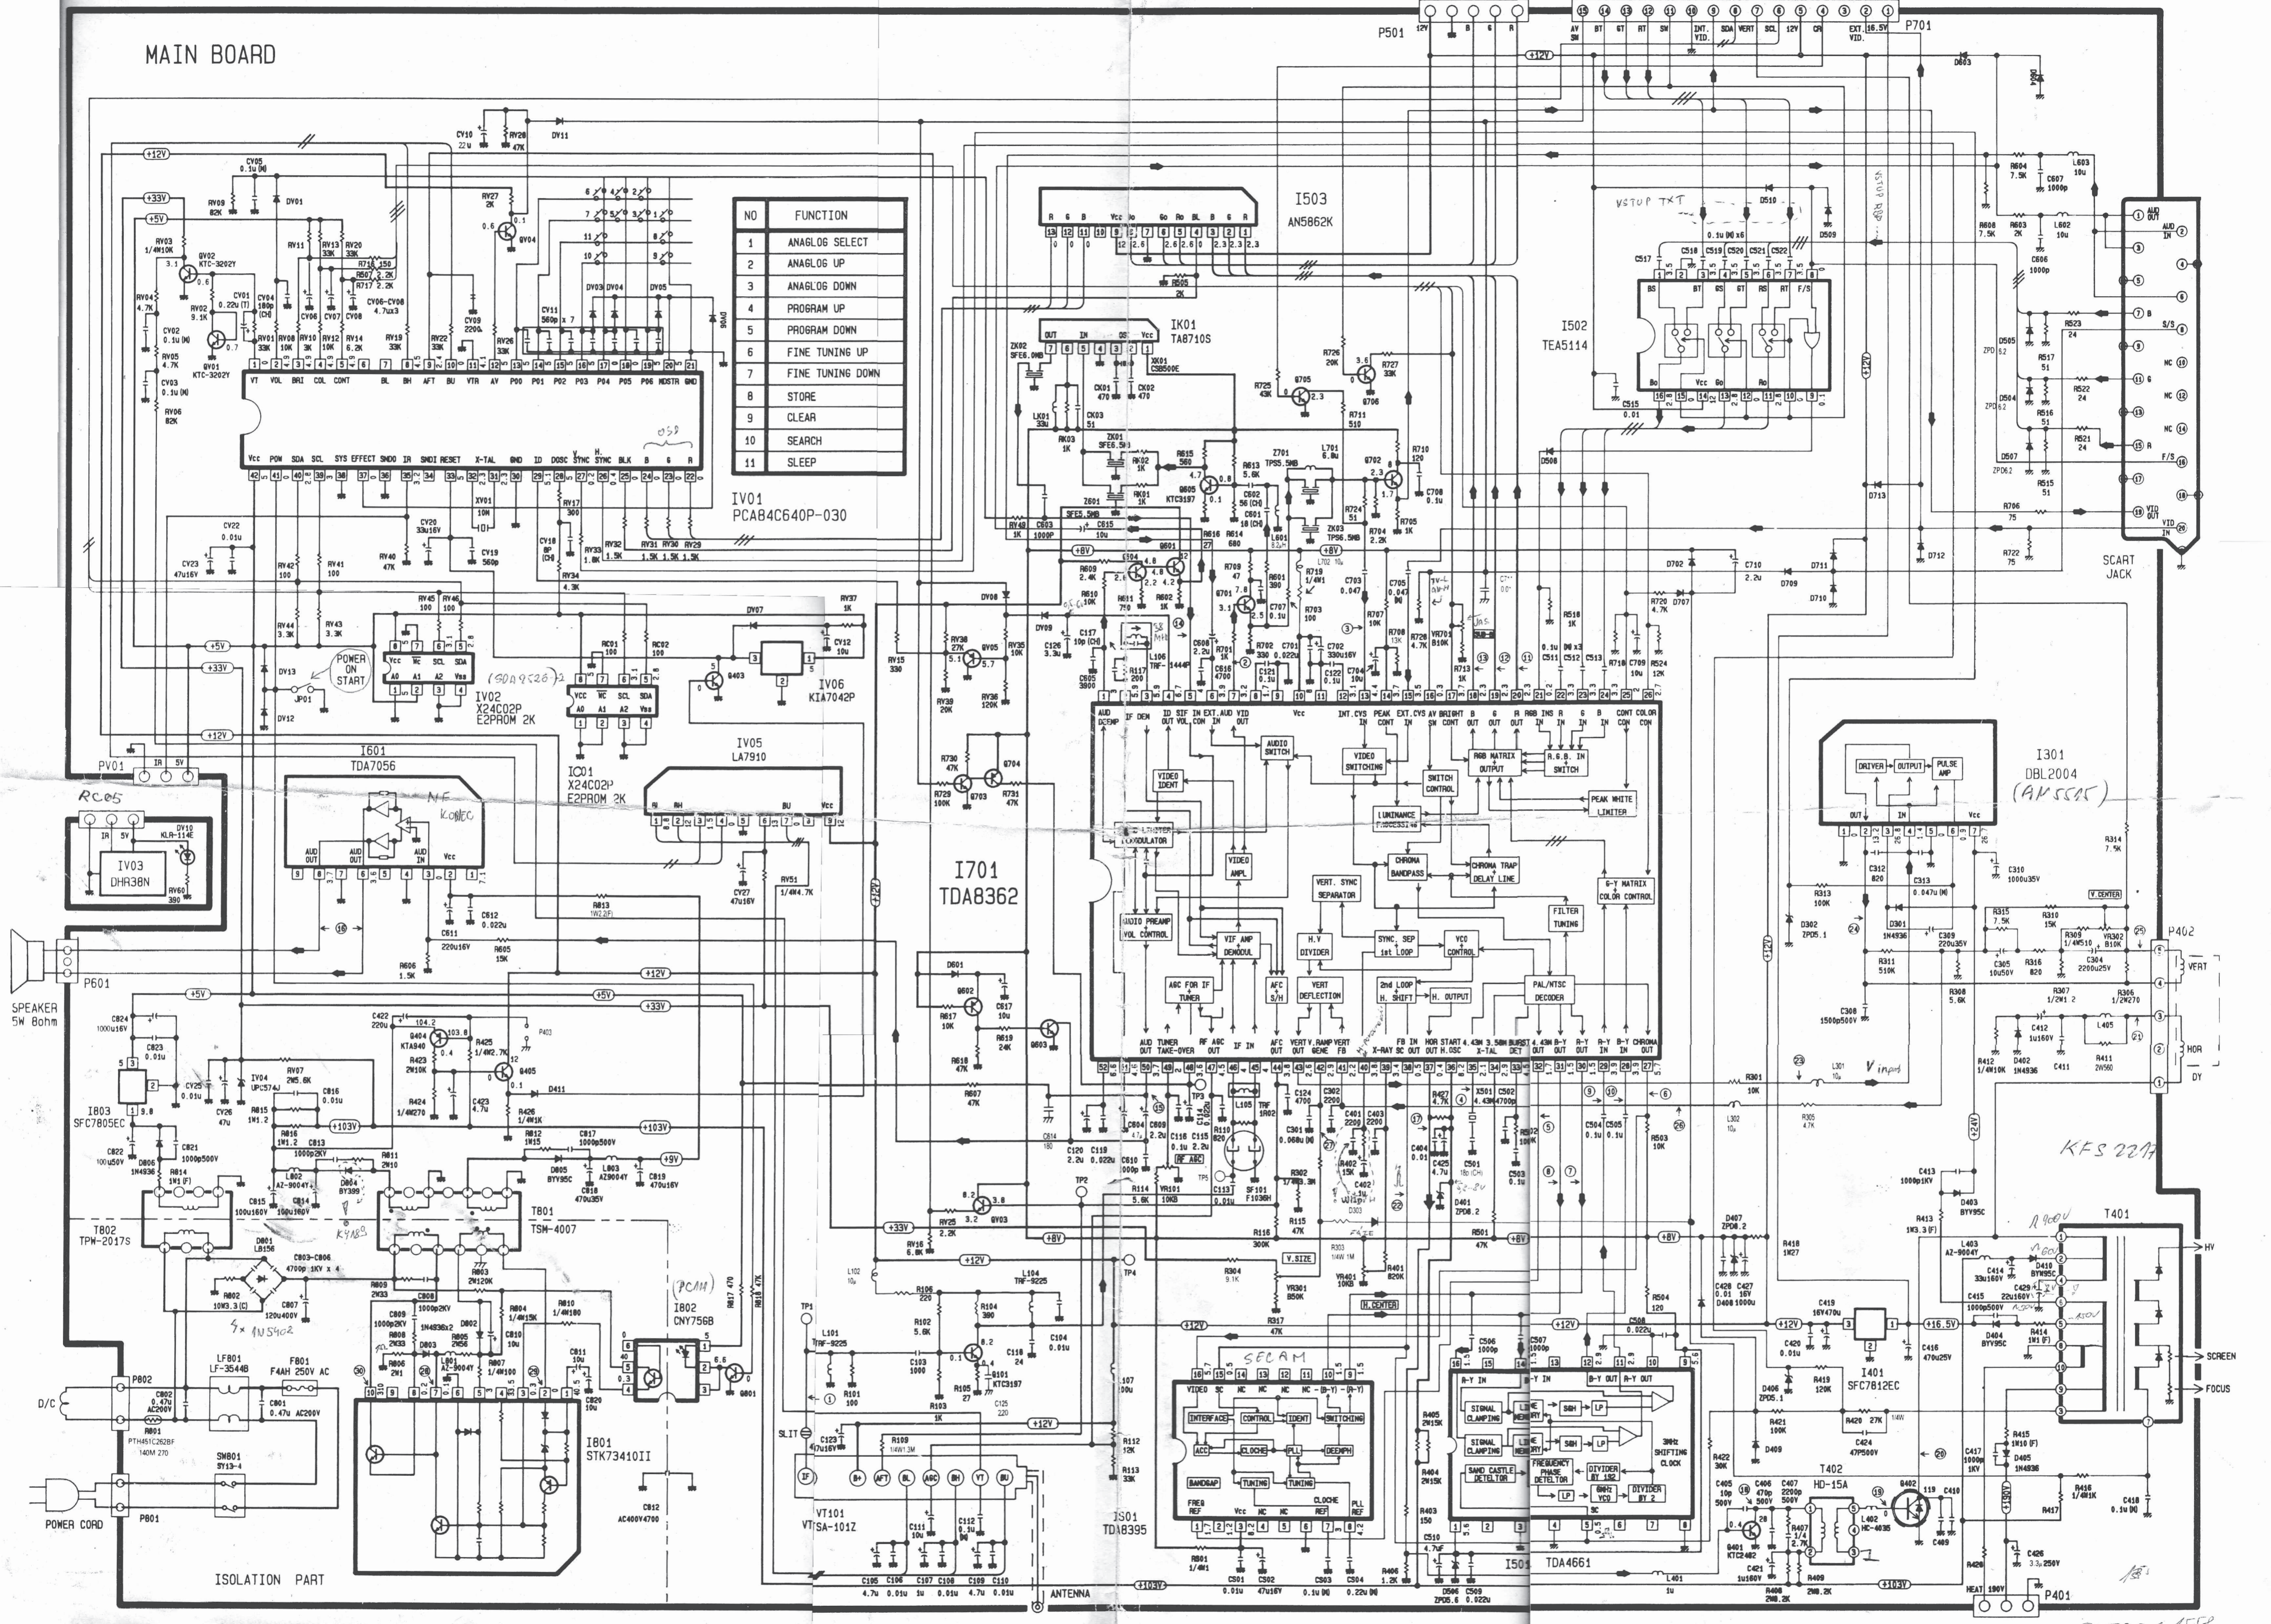

MAIN BOARD

NO	FUNCTION
1	ANALOG SELECT
2	ANALOG UP
3	ANALOG DOWN
4	PROGRAM UP
5	PROGRAM DOWN
6	FINE TUNING UP
7	FINE TUNING DOWN
8	STORE
9	CLEAR
10	SEARCH
11	SLEEP

ISOLATION PART

KFS 22/7

R 900

2000C = S. JSP